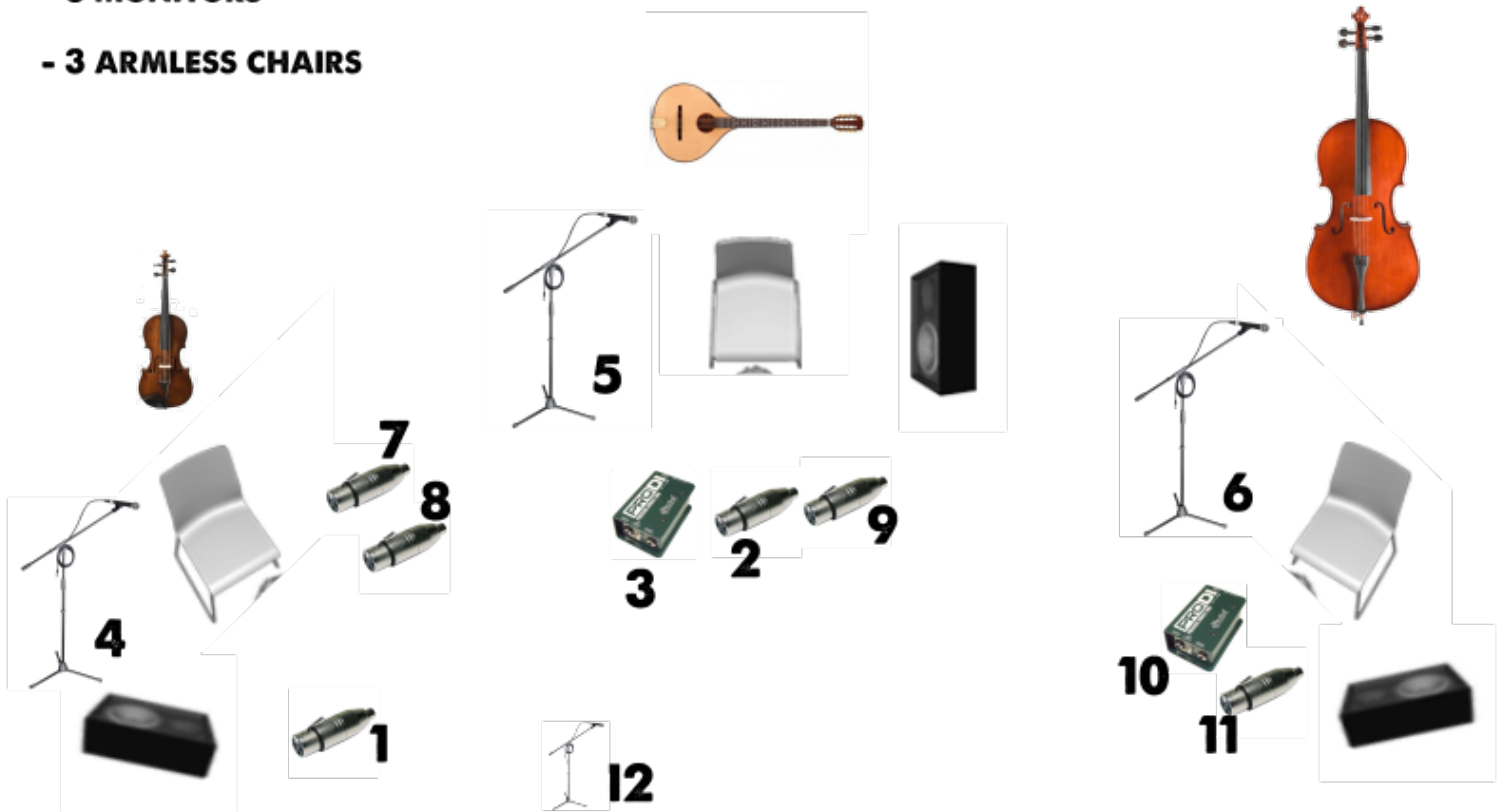

STAGE PLOT

- BOARD WITH PHANTOM POWER
- 12 XLRs
- 2 D.I.
- 3 POWER BARS
- 3 SM58 WITH STANDS
- 1 SM57 WITH MINI STAND
- 3 MONITORS
- 3 ARMLESS CHAIRS

1. ELI'S FEET	XLR 48V	7. FIDDLE MIC	XLR 48V
2. THIERRY'S FEET	XLR 48V	8. FIDDLE PICK UP	XLR
3. STOMP BOX	D.I.	9. BOUZOUKI	XLR
4. ELI'S VOICE	SM58	10. CELLO PICK UP	D.I.
5. THIERRY'S VOICE	SM58	11. CELLO MICRO	XLR 48V
6. LILI'S VOICE	SM58	12. STEP DANCE	SM57