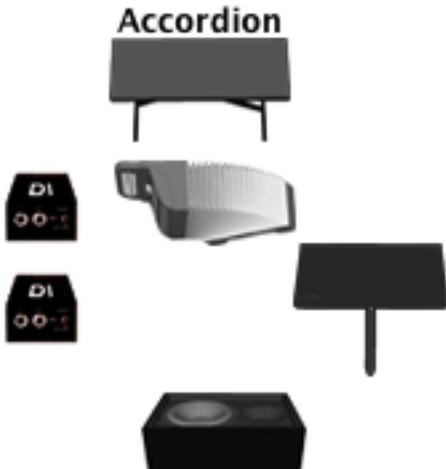

Kiran Ahluwalia Stageplot

info@KiranMusic.com

KIRAN AHLUWALIA STAGEPLOT TECH RIDER

INPUT LIST

1. Kiran vocal
2. Accordion DI Right hand
3. Accordion DI Left hand

KIRAN NEEDS:

-Kiran brings her own vocal mic - Neuman KMS 105 - PLEASE ensure no one else uses Kiran's mic.

Please set up a separate mic for anyone introducing the show.

- extra XLR cable for vocal FX box

- tall boom stand

-1 monitor

-percussion table or tall bar stool

-2 AC power outlets

ACCORDION NEEDS:

-two DI's (passive)

-tall stool with back

-music stand