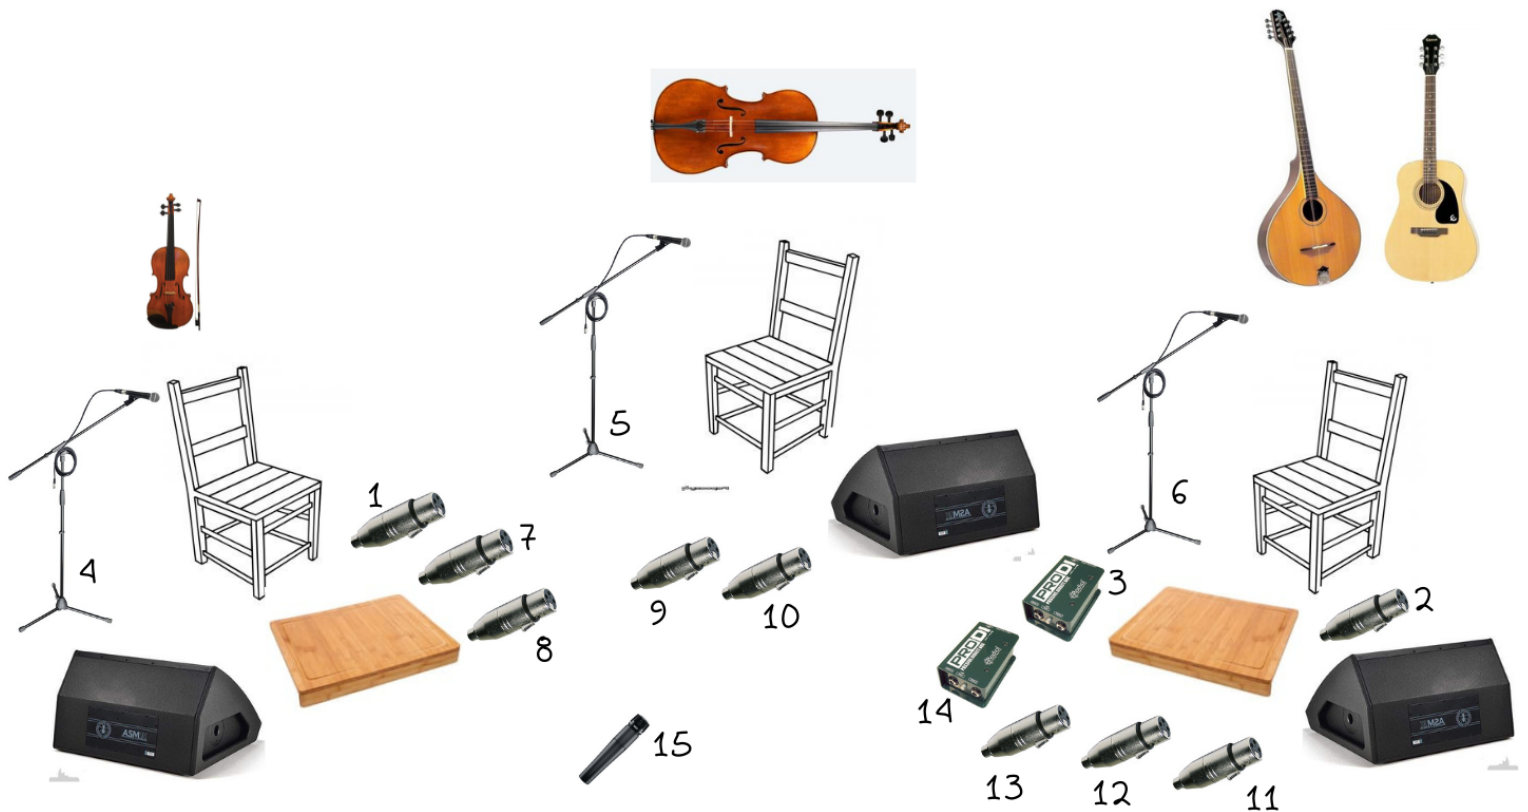

# Stage Plot

- Board with PHANTOM POWER
- 15 XLRs
- 2 D.I.
- 3 Power bars
- 3 SM58 with stand
- 1 SM57 with mini stand
- 3 Monitors
- 1 Armless chair

Elisabeth

- |                  |         |
|------------------|---------|
| 1 Éli's feet     | XLR 48v |
| 4 Éli's vocal    | SM58    |
| 7 Fiddle mic     | XLR 48v |
| 8 Fiddle pick up | XLR     |
| 15 Step dance    | XLR     |

Lili

- |                  |      |
|------------------|------|
| 5 Lili's vocal   | SM58 |
| 9 Cello mic      | XLR  |
| 10 Cello pick up | XLR  |

Thierry

- |                   |         |
|-------------------|---------|
| 2 Thierry's feet  | XLR 48v |
| 3 Stomp box       | D.I.    |
| 6 Thierry's vocal | SM59    |
| 11 Bouzouki       | XLR     |
| 12 Guitar         | XLR     |
| 13 Octaver        | XLR     |
| 14 Sequence       | D.I.    |