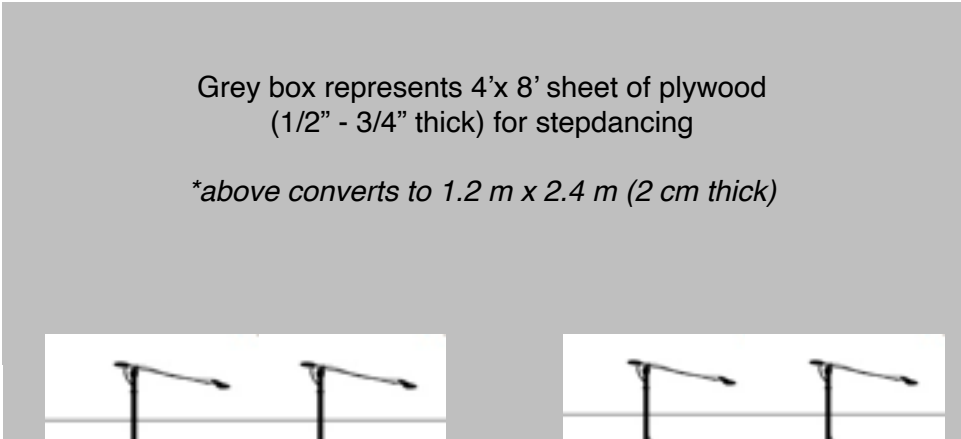

Newberry & Verch Stage Plot

2 hard top stools or small tables for setting things on.

Please provide a guitar stand (only if available)

Joe
instrument
mic

Joe
vocal
mic

floor
mic 1

April
vocal
mic

floor
mic 2

April
instrument
mic