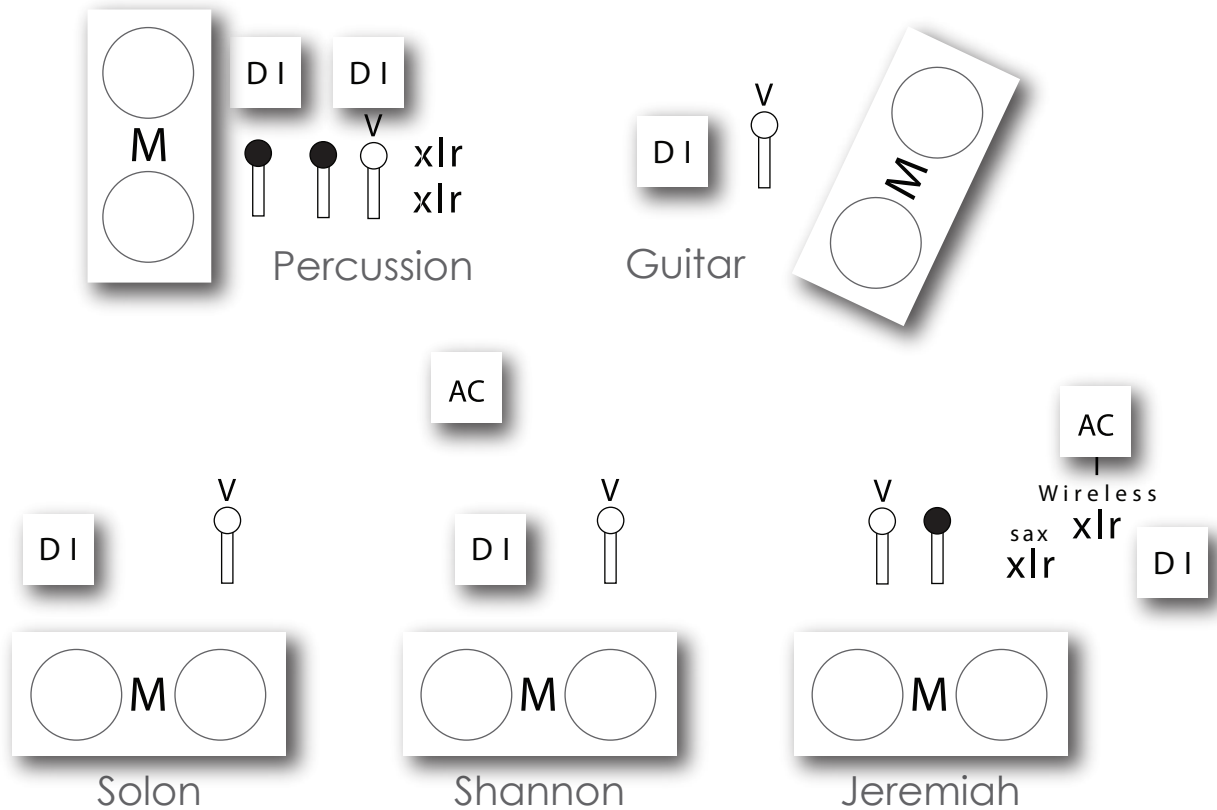

THE McDADES

Stage Plot

****Front of House****

Solon	Bass DI Vocal	DI	DI
Shannon	Fiddle DI Vocal	M	Monitor
Jeremiah	XLR wireless Whistle XLR Saxophone Instrument Mic Fiddle II DI Vocal	V	Vocal mic
Guitar	Guitar DI Vocal		Instrument mic
Percussion	2 Overhead Mics, 2 DI lines for drum pads, 2 XLR for clipons Vocal		Minimum 16 channel board with Phantom power 5 monitors with minimum 3 mixes

****Required Backline****

2 Snare Drum Stands

2 Cymbal stands