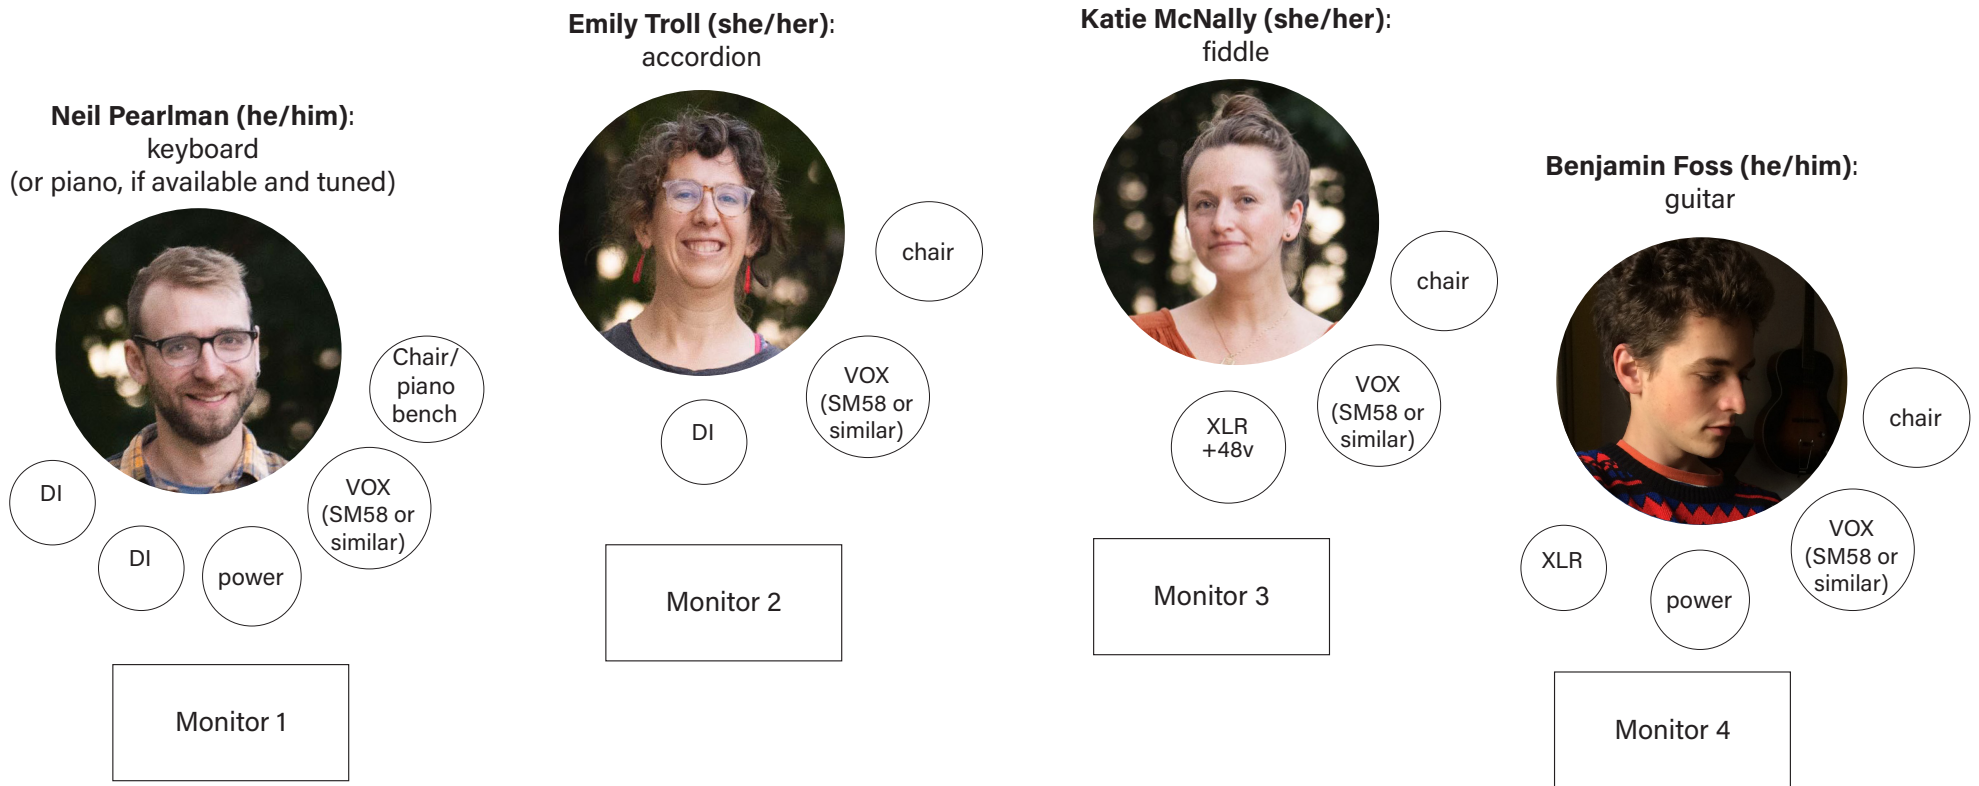

Pine Tree Flyers stage plot

Channel List

Input	Instrument	Mic/Line required
1	Neil vocal	SM58 or similar
2	Emily vocal	SM58 or similar
3	Katie vocal	SM58 or similar
4	Ben vocal	SM58 or similar
5	Neil keyboard left	DI
6	Neil keyboard right	DI
7	Emily accordion	DI
8	Katie fiddle	XLR +48v
9	Ben guitar	XLR

A sound engineer and professional quality PA system should be provided. Pine Tree Flyers will provide instrument mics and preamps, unless noted in the "mic/line required" column.

Four chairs without arms are required.

Boom mic stands are preferred.

Where two DIs are not available for Neil, 1 XLR will suffice.

If the venue is supplying a keyboard, it should be full size (88 keys) with weighted keys. If a tuned piano is available at the venue, replace the keyboard DI's (inputs 5/6) with the mic setup that your venue normally uses on the piano.